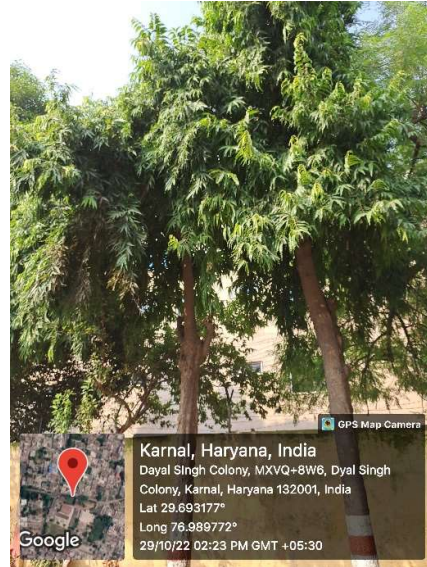

**Botanical Name:** *Polyalthia longifolia*

**Common Name:** False ashoka

**Hindi Name:** अशोक

It is commonly called false ashoka and belongs to family Annonaceae. It is a native of southern India and Sri Lanka. It is an evergreen tree and grows upto a height of 20 m. The plant exhibit symmetrical pyramidal growth with weeping pendulous branches and long narrow leaves. The margins of the leaves are wavy and lanceolate. Leaves turn coppery brown to light green and dark green on maturity. The flowers are pale green and star like. The fruits are borne in groups and are eaten by birds and bats. It is grown as an ornamental tree in gardens and parks. The wood of the plant is used in manufacturing of pencils, boxes and matchsticks.